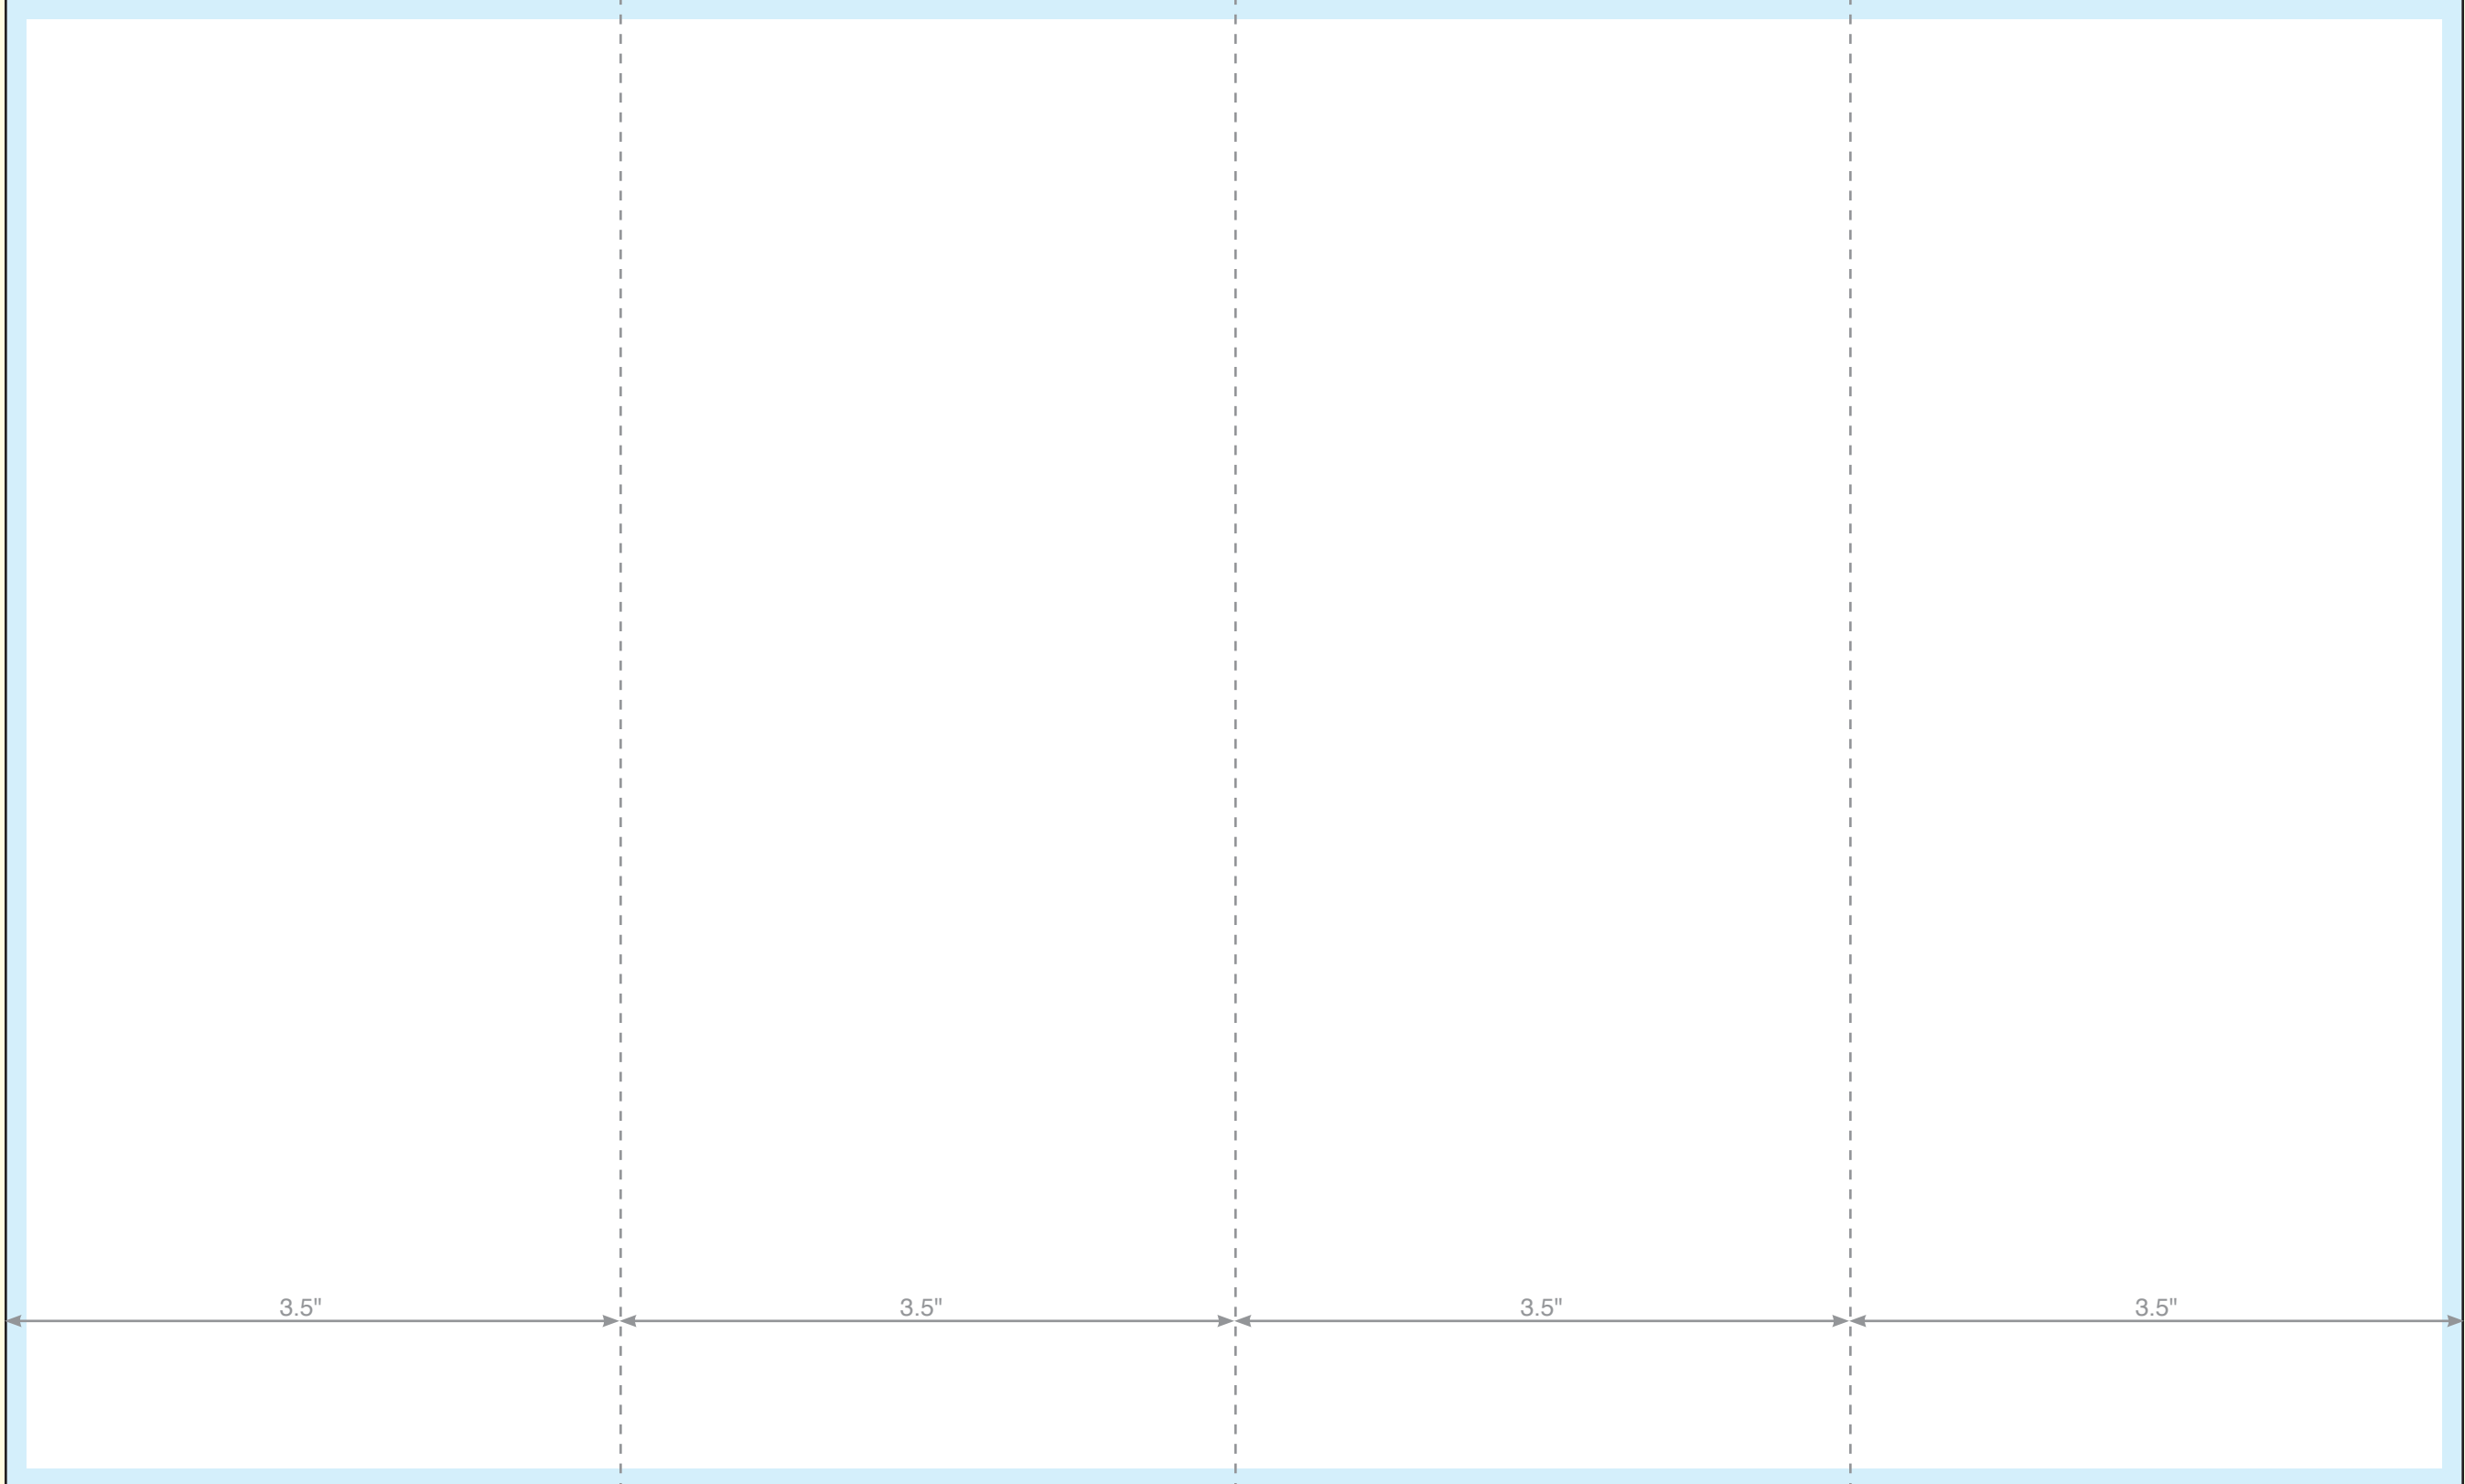

OUTSIDE

Product: 8.5 x 14 4 panel W Fold Brochure
Actual Document Size: 8.5 x 14
■ Bleed ■ Safe Area | Folds | Document Size

INSIDE

Product: 8.5 x 14 4 panel W Fold Brochure
Actual Document Size: 8.5 x 14
■ Bleed ■ Safe Area | Folds | Document Size